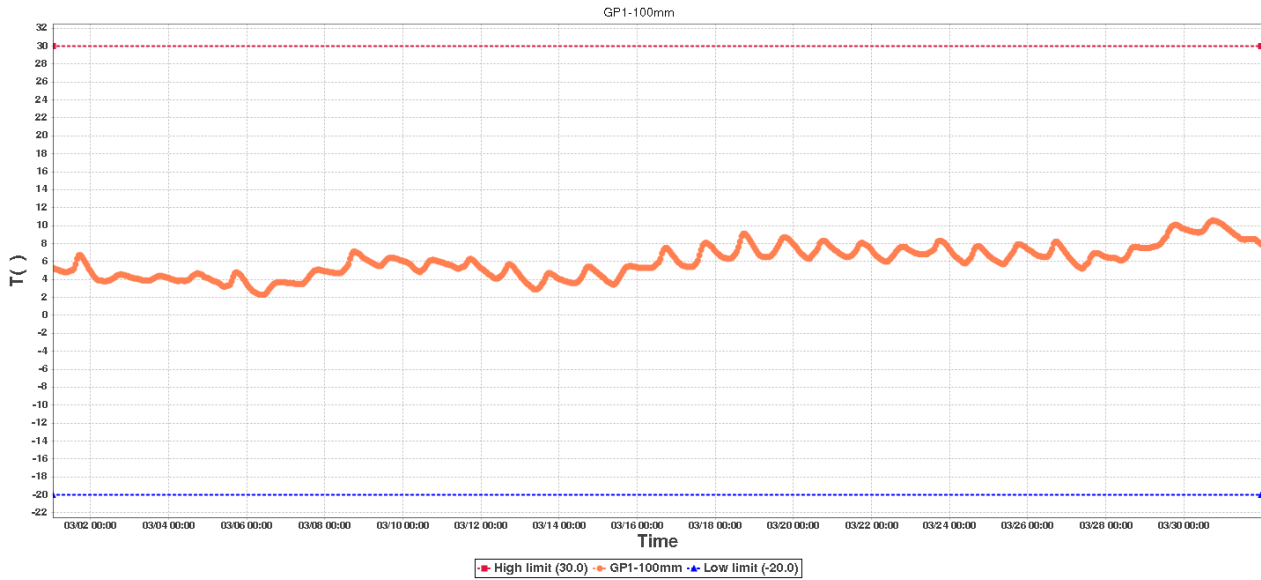

File Generated: 2021/04/03 08:29:30

Ground Probe-1 Data Log

Device Information

Device ID:	92173854970390518869	Device SUB-ID:	0
Device Name:	Ground Probe-1	Device Model:	RCW-600WiFi

Description:

Hours to monitor: 743.0

GP1-100mmSummary

High limit:	30.0	Start Time:	2021/03/01 00:49:24(GMT+00:00)
Low limit:	-20.0	End Time:	2021/03/31 23:30:03(GMT+00:00)
Max:	10.6	Data Points:	741
Min:	2.3		
Average:	6.0		

GP2-300mmSummary