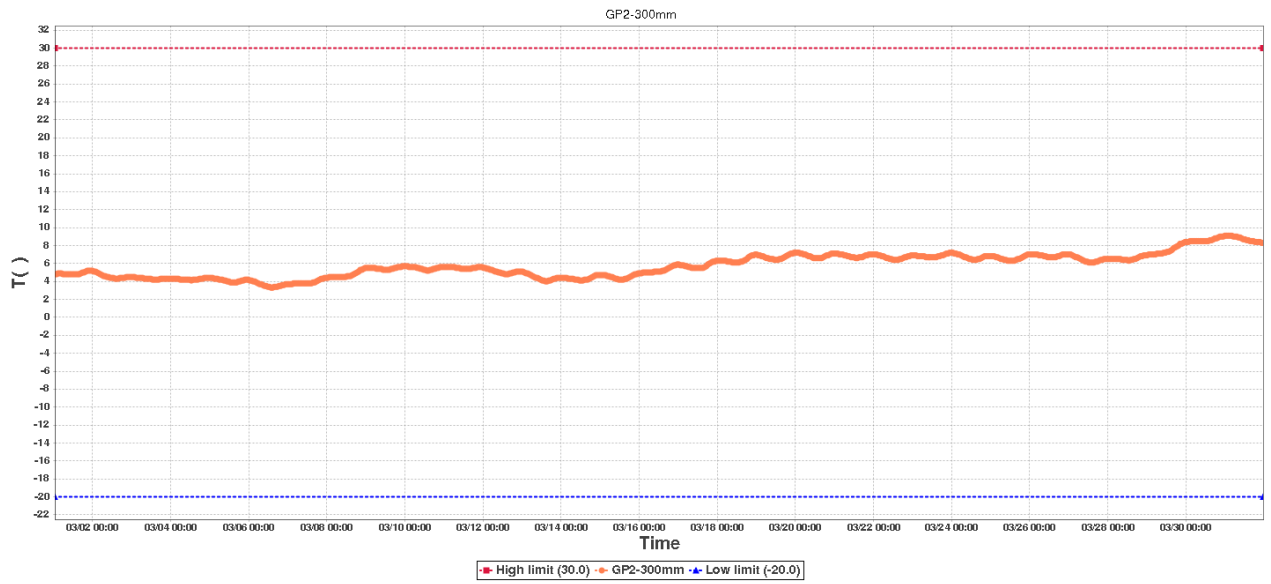

Data List

Logging Time	GP1-100mm	GP2-300mm	Description
	T( )	T( )	
2021/03/31 23:30:03(GMT+00:00)	7.9	8.3	
2021/03/31 22:28:55(GMT+00:00)	8.1	8.3	
2021/03/31 21:27:48(GMT+00:00)	8.2	8.4	
2021/03/31 20:26:38(GMT+00:00)	8.4	8.4	
2021/03/31 19:25:28(GMT+00:00)	8.5	8.4	
2021/03/31 18:24:15(GMT+00:00)	8.5	8.4	
2021/03/31 17:23:02(GMT+00:00)	8.5	8.5	
2021/03/31 16:21:52(GMT+00:00)	8.5	8.5	
2021/03/31 15:20:39(GMT+00:00)	8.5	8.5	
2021/03/31 14:19:29(GMT+00:00)	8.5	8.6	
2021/03/31 13:18:16(GMT+00:00)	8.4	8.6	
2021/03/31 12:17:06(GMT+00:00)	8.5	8.7	
2021/03/31 11:15:52(GMT+00:00)	8.5	8.7	
2021/03/31 10:14:38(GMT+00:00)	8.6	8.8	
2021/03/31 09:13:24(GMT+00:00)	8.8	8.9	
2021/03/31 08:12:18(GMT+00:00)	8.9	8.9	
2021/03/31 07:11:05(GMT+00:00)	9.0	9.0	
2021/03/31 06:09:56(GMT+00:00)	9.2	9.0	
2021/03/31 05:08:46(GMT+00:00)	9.3	9.0	
2021/03/31 04:07:33(GMT+00:00)	9.5	9.1	
2021/03/31 03:06:26(GMT+00:00)	9.6	9.1	
2021/03/31 02:05:12(GMT+00:00)	9.8	9.1	
2021/03/31 01:03:59(GMT+00:00)	9.9	9.1	
2021/03/31 00:02:45(GMT+00:00)	10.1	9.1	
2021/03/30 23:01:31(GMT+00:00)	10.2	9.0	
2021/03/30 22:00:19(GMT+00:00)	10.3	9.0	
2021/03/30 20:59:08(GMT+00:00)	10.4	9.0	
2021/03/30 19:57:54(GMT+00:00)	10.5	8.9	
2021/03/30 18:56:44(GMT+00:00)	10.5	8.8	
2021/03/30 17:55:36(GMT+00:00)	10.6	8.8	
2021/03/30 16:54:27(GMT+00:00)	10.5	8.7	
2021/03/30 15:53:15(GMT+00:00)	10.4	8.6	
2021/03/30 14:52:05(GMT+00:00)	10.2	8.6	
2021/03/30 13:50:53(GMT+00:00)	9.9	8.5	
2021/03/30 12:49:40(GMT+00:00)	9.6	8.5	
2021/03/30 11:48:32(GMT+00:00)	9.4	8.5